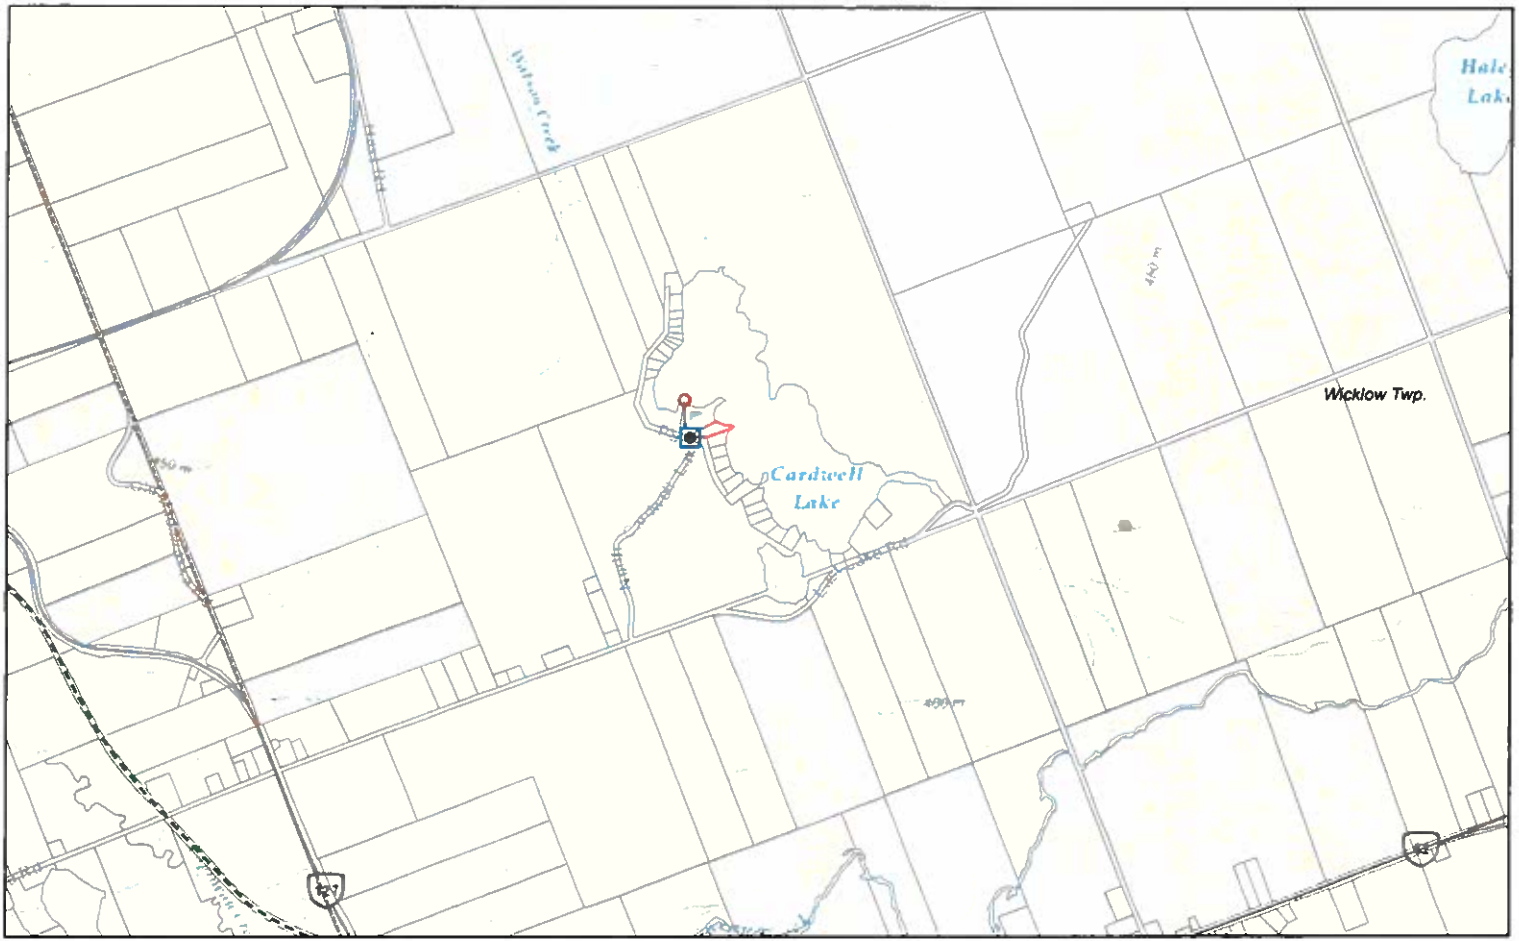

202 Cardwell Lake RD.
 Hastings County
 Wicklow Township
 Lot 28 Conc No 3

Key Map 202 North Cardwell Lake Road

2/8/2021, 10:39:53 AM

- Override 1 Property Information_Query result
- Hastings Heritage Trail

Hastings County, Province of Ontario, Ontario MNR, Esri Canada, Esri, Hastings County GIS

Information purposes only and may not be suitable for legal, engineering, or surveying purposes. The County of Hastings disclaims all responsibility for errors, omissions or inaccuracies in this publication. Data supplied under License with OGD & MPAC.