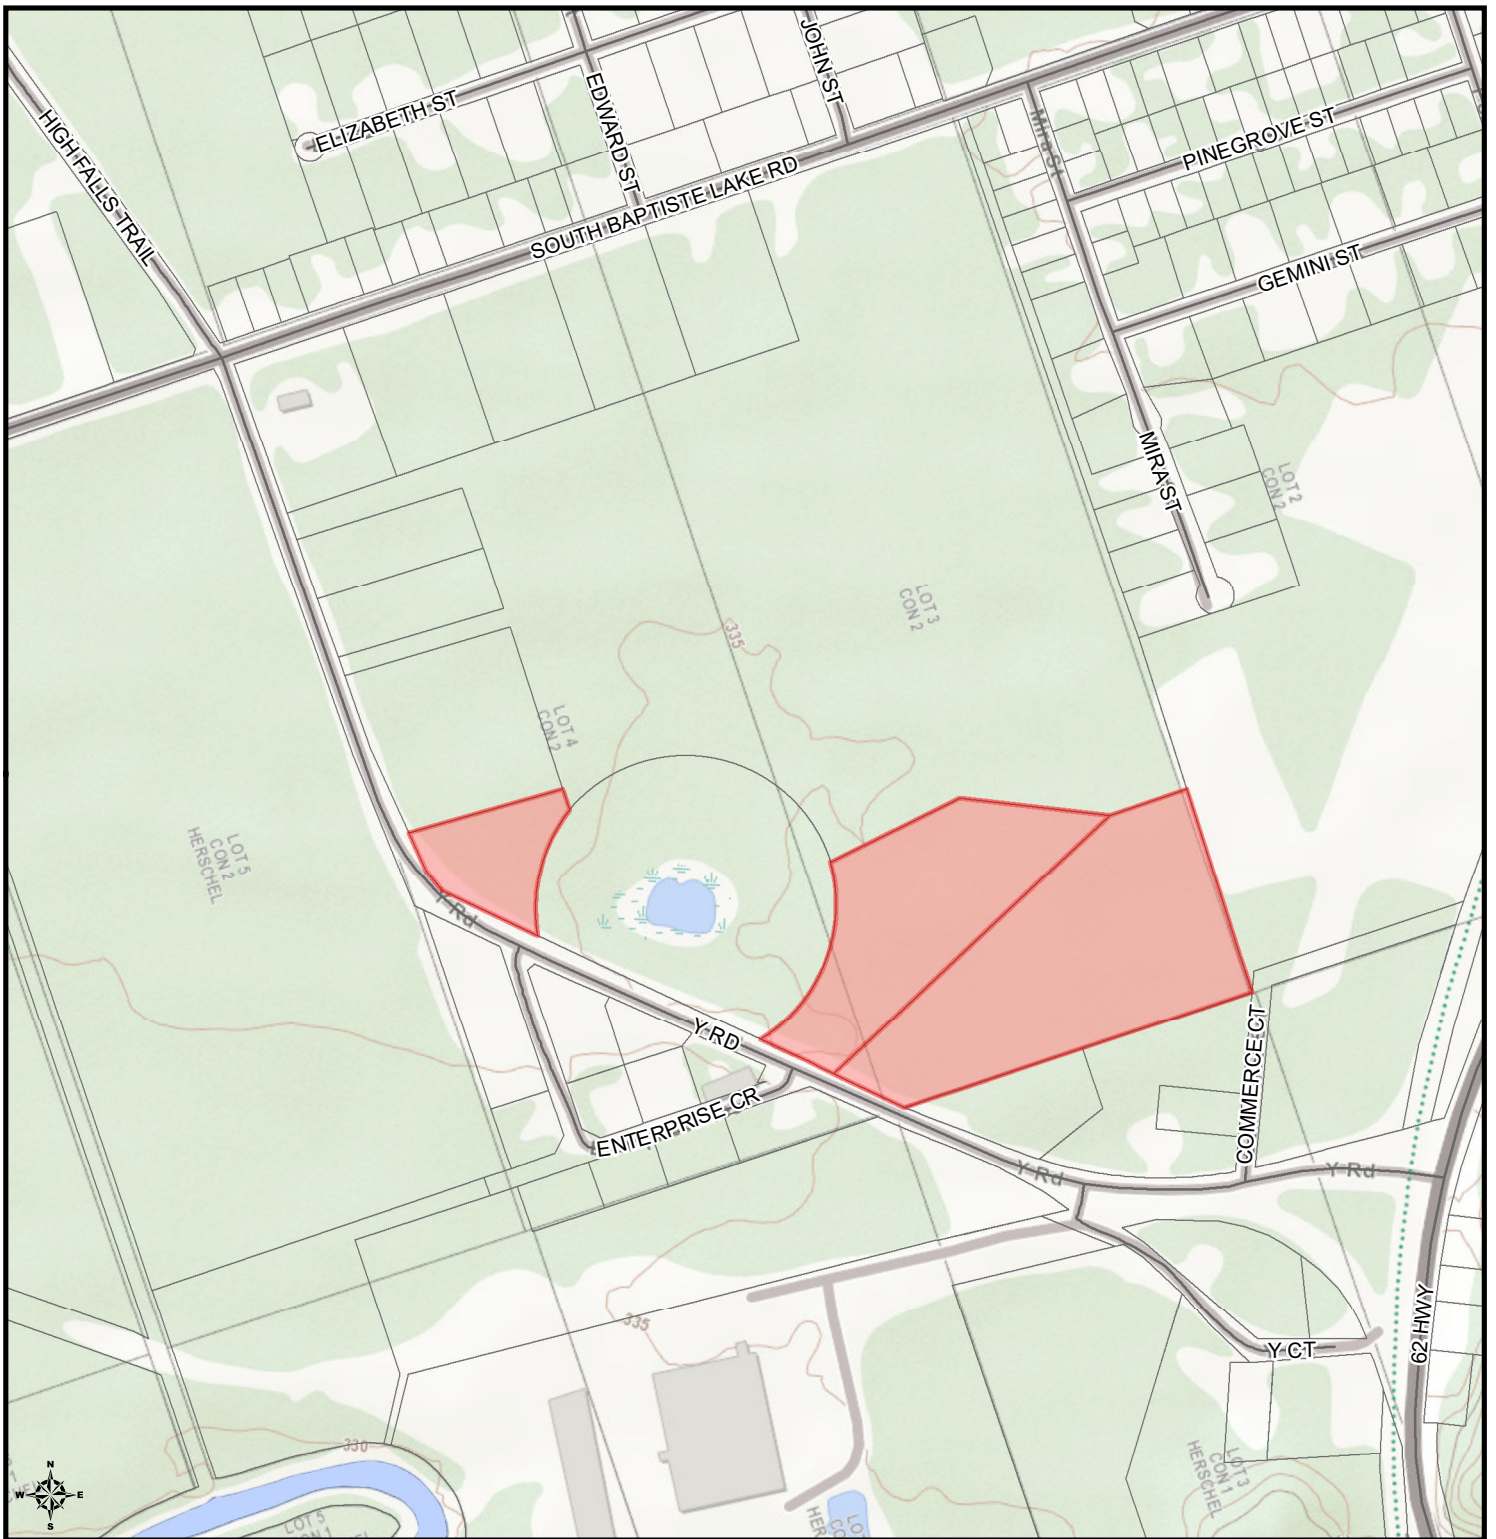

KEY MAP

LOCATION OF SUBJECT LANDS

Part of Lots 3 & 4, Concession 2,
being Parts 1, 3 and 4, Reference Plan 21R-25317
Municipality of Hastings Highlands
(Former Herschel Township)

Subject Land

0 150 300
Metres

Hastings Highlands
Beautiful By Nature

Prepared For: The Municipality of Hastings Highlands
Prepared By: County of Hastings GIS Services